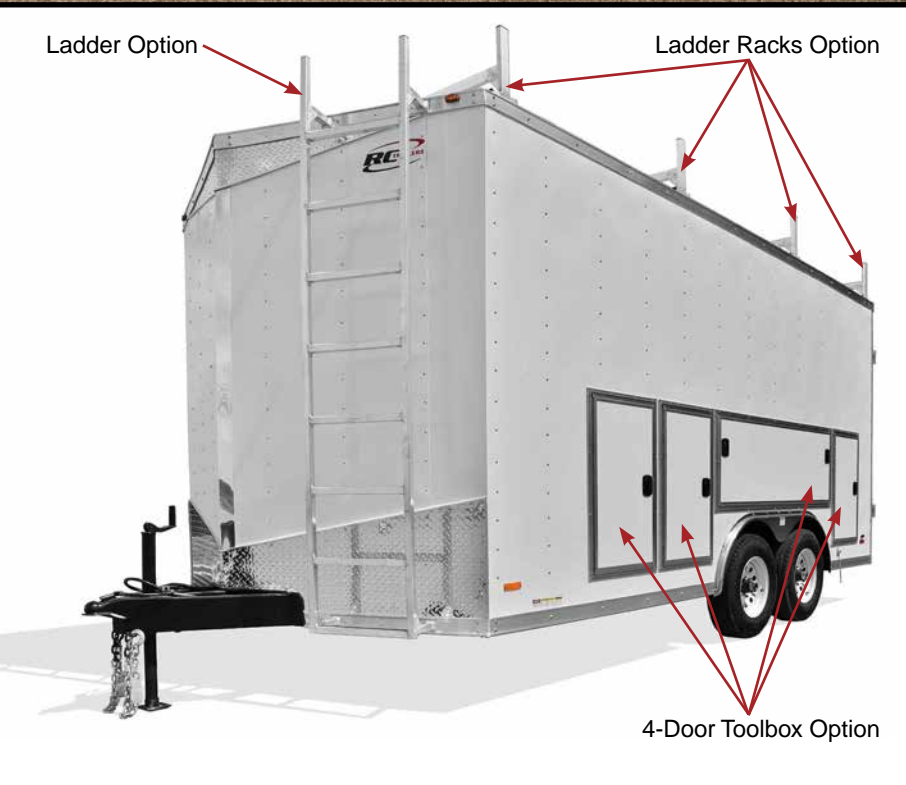

# Let There Be Light with the Translucent Roof Option!

Easy Access to the Top of the Storage Areas From the Inside!

Access Everything In Your Storage Boxes From the Outside No Matter How Crowded the Inside Is!

Optional ATP Covered Stepwell Available On Some Models

Interior Panel Box Option

Ladder Option