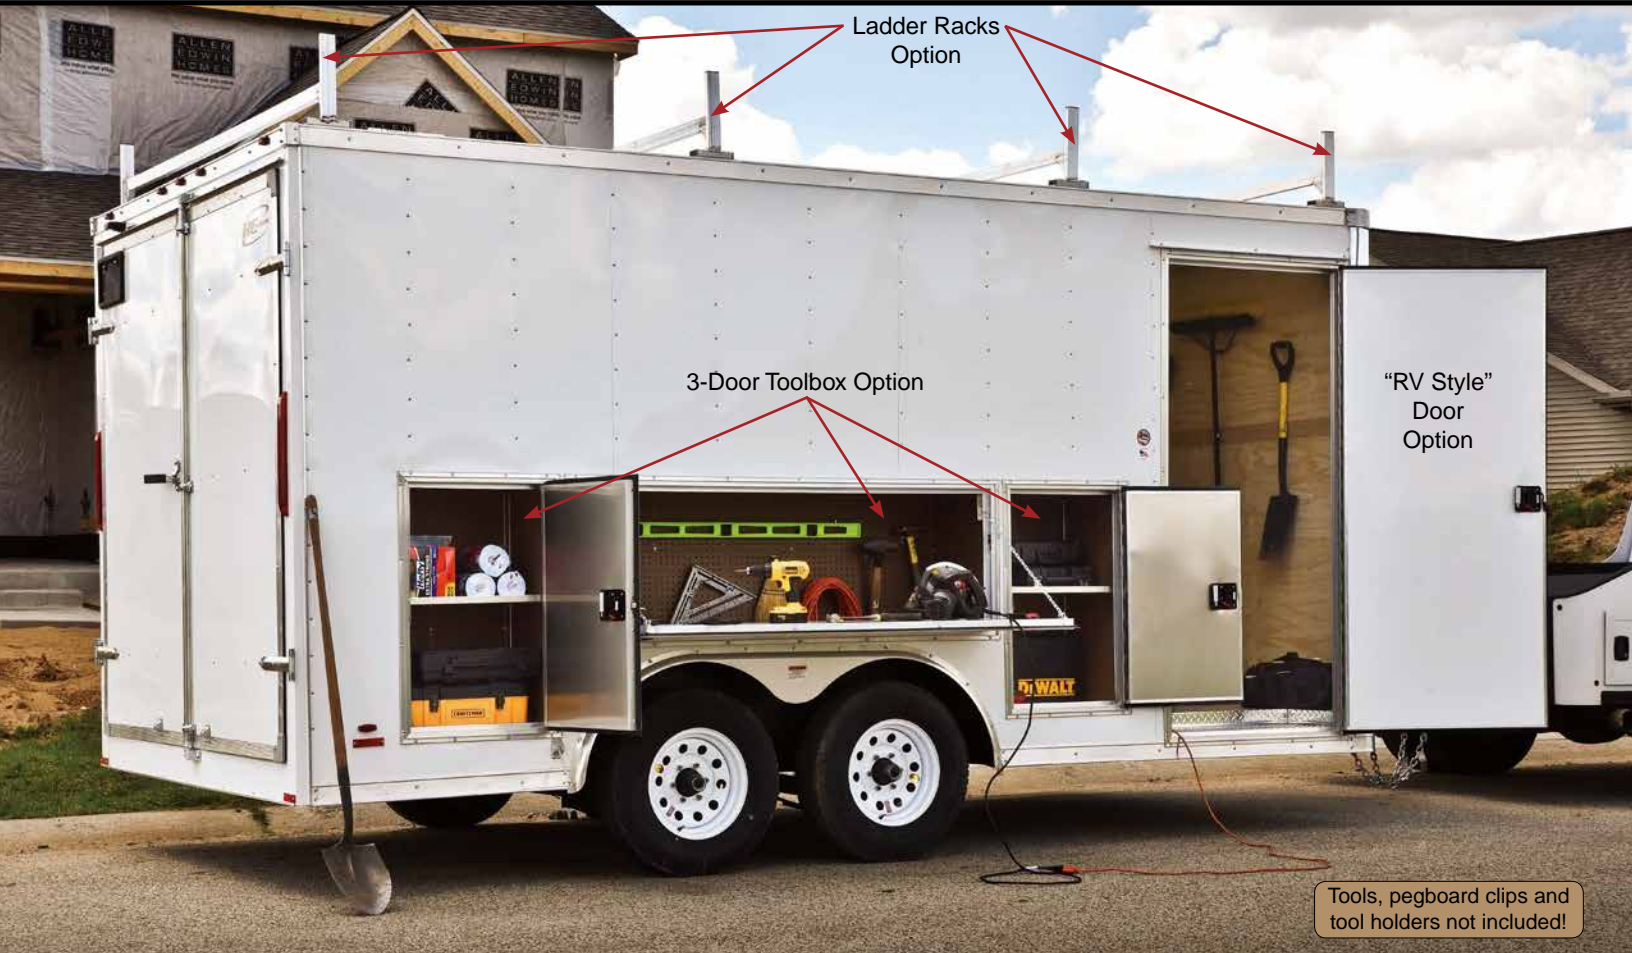

# CUSTOMIZE YOUR WORK TRAILER

# Let There Be Light with the Translucent Roof Option!

Easy Access to the Top of the Storage Areas From the Inside!

Access Everything In Your Storage Boxes From the Outside No Matter How Crowded the Inside Is!

Optional ATP Covered Stepwell Available On Some Models

Interior Panel Box Option

Ladder Option